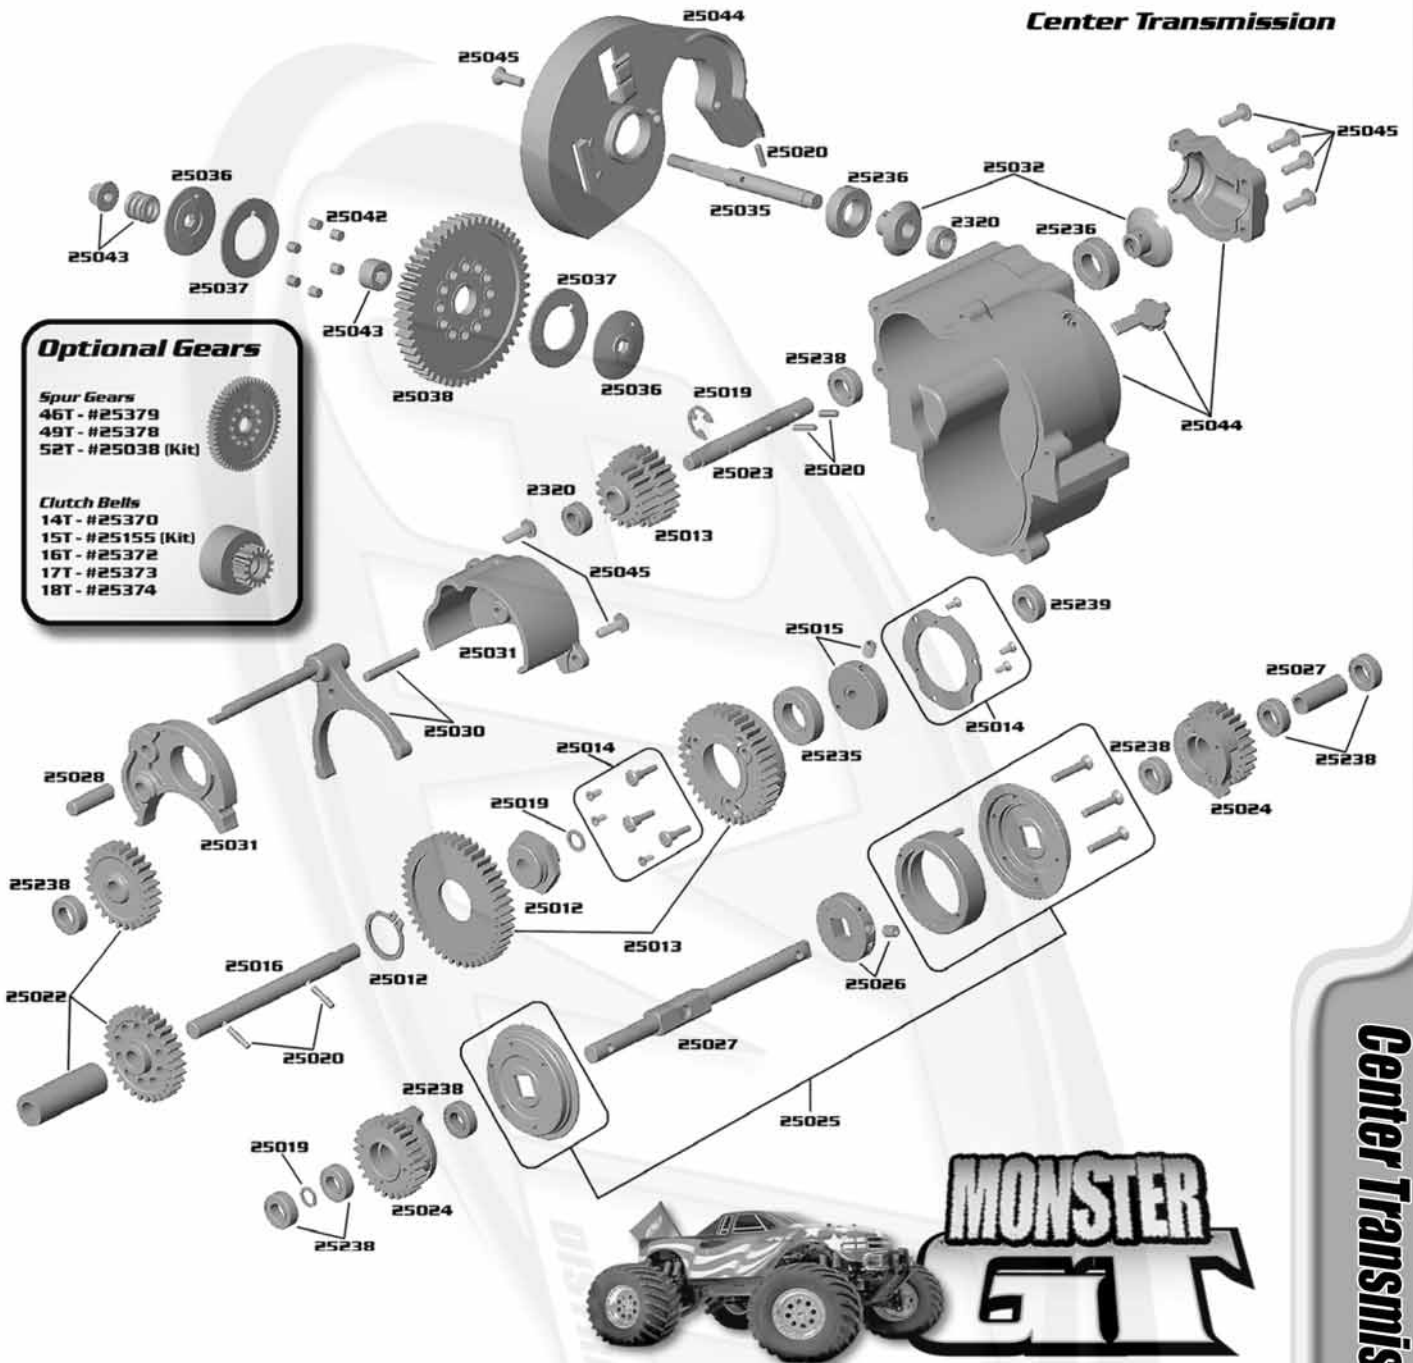

Associated MGT

Center Transmission

Optional Gears

Spur Gears

46T - #25379
49T - #25378
52T - #25038 (Kit)

Clutch Bells

14T - #25370
15T - #25155 (Kit)
16T - #25372
17T - #25373
18T - #25374

Center Transmission/Gearbox/Shocks

Shocks

Shock Rebuild Kit
#25061

Replacement Shock Set,
Assembled (8): #25058

Replacement Shock Set,
Assembled (2): #25059

Optional Shock Springs

Blue, Soft (4): 25062
Gold, Medium (4): 25063
Red, Firm (4): 25064
Copper, Extra Firm (4): 25065

F/R Gearbox